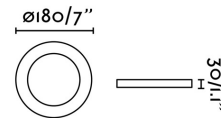

Specifications

Bulb:	SMD LED 15W 3000K 1500Lm
Bulb included:	Yes
Transformer:	Driver
Transformer included:	Yes
Voltage:	220-240V
Operating Frequency:	50/60Hz
IP:	44
Class:	I
Material:	Aluminium and diffuser from PMMA
Length:	180 mm
Net Width:	180 mm
Height:	30 mm
Diameter:	180 Ø
Net Weight:	0.50 kg
Volume:	0.00382 m3